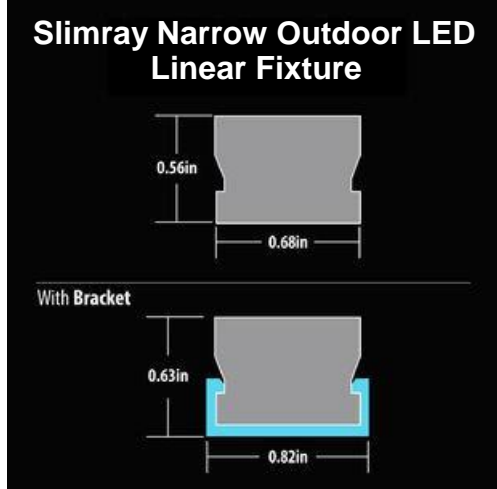

LINEAR WALL WASHERS & GRAZERS

Slimray Outdoor LED Linear Fixtures

Slimray LED Linear fixtures are a new and revolutionary type of fixtures that provides an even and crisp light.

They are water resistant IP65 and can be used Indoors and Outdoors.

They are manufactured by infusing a thick 3 sided diffuser to the fixtures body done through injection molding systems. This create a 3 sided viewing angle with clean, even, and crisp lines of lights. Thanks to the fusion between body and the diffusing material, you can expect the same look as Square neon.

Slimray Fixtures offer an unsurpassed style and elegance, while providing accent lighting to any hi end project. They are manufactured to order and are available in any size between 6 and 78 inches.

Slimray fixtures are fully dimmable and are available in a multitude of color temperatures and colors. Each unit can have power leads at one side of the fixture or in both sides, so multiple units can be connected seamlessly. You can also choose to have the power cables coming through the side of the fixture or the bottom of the fixture. This is interesting when you want to have no cables visible coming out of the LED fixture when being installed in a surface. Mounting Brackets are included with each order. Longer units get more brackets in order to hold the unit effectively.

- ◆ Narrow 0.68in (H) x 0.56in (W)
- ◆ Standard 0.71in (H) x 0.87in (W)
- ◆ Available from 6 to 78 Inch lengths (1 inch increments)
- ◆ 24 Volts, 4.9 watts per foot
- ◆ Available in 2400K, 2700K, 3000K, 4000K, 5000K, 6000K
- ◆ CRI 83 (High CRI 96+ Available)
- ◆ 180 Degree Beam Angle
- ◆ 3 Sided Diffuser
- ◆ Lumens per Foot: 2400K-453lm, 2700K-380lm, 3000K-399lm, 4000K-394lm, 5000K-559lm, 6000K-596lm
- ◆ IP65 for Indoor/Outdoor use
- ◆ Ultra Clean and Even Lighting
- ◆ Neon Like Effect
- ◆ PMMA/ABS Plastic w/Aluminum Heat Sink
- ◆ Fully Dimmable
- ◆ 5 Year Warranty
- ◆ Up to 20ft Continuous Runs
- ◆ Mounting Brackets Included
- ◆ Manufactured in the USA