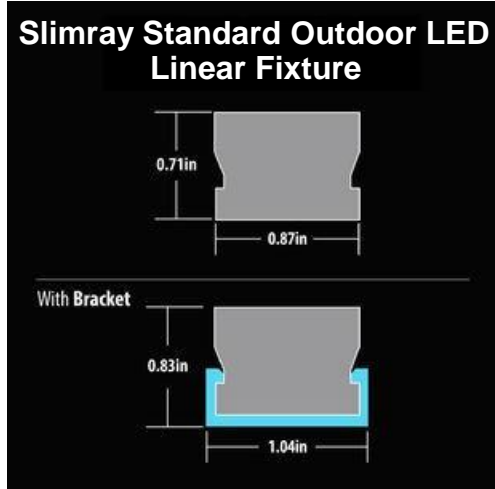

LINEAR WALL WASHERS & GRAZERS

Slimray Outdoor LED Linear Fixtures

Slimray LED Linear fixtures are a new and revolutionary type of fixtures that provides an even and crisp light.

They are water resistant IP65 and can be used Indoors and Outdoors.

They are manufactured by infusing a thick 3 sided diffuser to the fixtures body done through injection molding systems. This create a 3 sided viewing angle with clean, even, and crisp lines of lights. Thanks to the fusion between body and the diffusing material, you can expect the same look as Square neon.

Slimray Fixtures offer an unsurpassed style and elegance, while providing accent lighting to any hi end project. They are manufactured to order and are available in any size between 6 and 78 inches.

Slimray fixtures are fully dimmable and are available in a multitude of color temperatures and colors. Each unit can have power leads at one side of the fixture or in both sides, so multiple units can be connected seamlessly. You can also choose to have the power cables coming through the side of the fixture or the bottom of the fixture. This is interesting when you want to have no cables visible coming out of the LED fixture when being installed in a surface. Mounting Brackets are included with each order. Longer units get more brackets in order to hold the unit effectively.

- ◆ Narrow 0.68in (H) x 0.56in (W)
- ◆ Standard 0.71in (H) x 0.87in (W)
- ◆ Available from 6 to 78 Inch lengths (1 inch increments)
- ◆ 24 Volts, 4.9 watts per foot
- ◆ Available in 2400K, 2700K, 3000K, 4000K, 5000K, 6000K
- ◆ CRI 83 (High CRI 96+ Available)
- ◆ 180 Degree Beam Angle
- ◆ 3 Sided Diffuser
- ◆ Lumens per Foot: 2400K-453lm, 2700K-380lm, 3000K-399lm, 4000K-394lm, 5000K-559lm, 6000K-596lm
- ◆ IP65 for Indoor/Outdoor use
- ◆ Ultra Clean and Even Lighting
- ◆ Neon Like Effect
- ◆ PMMA/ABS Plastic w/Aluminum Heat Sink
- ◆ Fully Dimmable
- ◆ 5 Year Warranty
- ◆ Up to 20ft Continuous Runs
- ◆ Mounting Brackets Included
- ◆ Manufactured in the USA