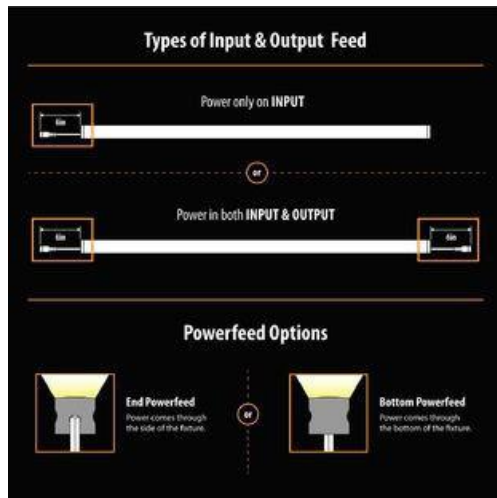

LINEAR WALL WASHERS & GRAZERS

Slimray Outdoor LED Linear Fixtures

Slimray LED Linear fixtures are a new and revolutionary type of fixtures that provides an even and crisp light.

They are water resistant IP65 and can be used Indoors and Outdoors.

They are manufactured by infusing a thick 3 sided diffuser to the fixtures body done through injection molding systems. This create a 3 sided viewing angle with clean, even, and crisp lines of lights. Thanks to the fusion between body and the diffusing material, you can expect the same look as Square neon.

Slimray Fixtures offer an unsurpassed style and elegance, while providing accent lighting to any hi end project. They are manufactured to order and are available in any size between 6 and 78 inches.

Slimray fixtures are fully dimmable and are available in a multitude of color temperatures and colors. Each unit can have power leads at one side of the fixture or in both sides, so multiple units can be connected seamlessly. You can also choose to have the power cables coming through the side of the fixture or the bottom of the fixture. This is interesting when you want to have no cables visible coming out of the LED fixture when being installed in a surface. Mounting Brackets are included with each order. Longer units get more brackets in order to hold the unit effectively.

- ◆ Narrow 0.68in (H) x 0.56in (W)
- ◆ Standard 0.71in (H) x 0.87in (W)
- ◆ Available from 6 to 78 Inch lengths (1 inch increments)
- ◆ 24 Volts, 4.9 watts per foot
- ◆ Available in 2400K, 2700K, 3000K, 4000K, 5000K, 6000K
- ◆ CRI 83 (High CRI 96+ Available)
- ◆ 180 Degree Beam Angle
- ◆ 3 Sided Diffuser
- ◆ Lumens per Foot: 2400K-453lm, 2700K-380lm, 3000K-399lm, 4000K-394lm, 5000K-559lm, 6000K-596lm
- ◆ IP65 for Indoor/Outdoor use
- ◆ Ultra Clean and Even Lighting
- ◆ Neon Like Effect
- ◆ PMMA/ABS Plastic w/Aluminum Heat Sink
- ◆ Fully Dimmable
- ◆ 5 Year Warranty
- ◆ Up to 20ft Continuous Runs
- ◆ Mounting Brackets Included
- ◆ Manufactured in the USA